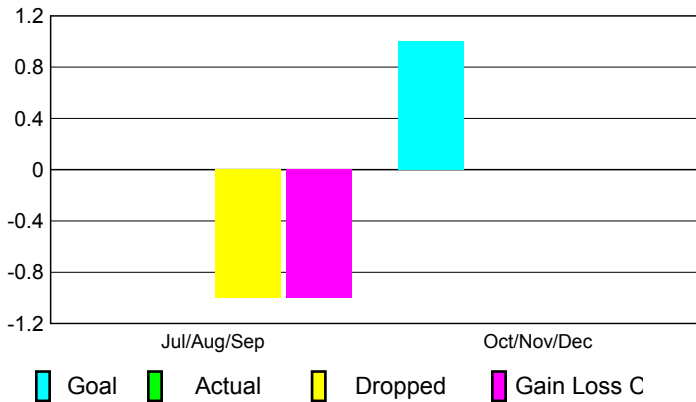

2010-2011 GMT Reports for District (or Undistricted) **District 104 D**

GMT: JON BJARNI THORSTEINSSO

Location: NORWAY

GMT CA: 4

CLUBS

Club Results
2010-2011

Clubs
2009-2010

Month	New Club Goal	Actual New Clubs	Actual Dropped Clubs	Gain/Loss of Clubs	Gain/Loss of Clubs
Jul/Aug/Sep	0	0	-1	-1	0
Oct/Nov/Dec	1	0	0	0	0
Totals	1	0	-1	-1	0

Club Results 2010-2011

Goal, New, Dropped, Gain/Loss

Comparison of Club Gain/Loss

Current Year Compared to the Previous Year

YTD Status Quo Clubs 2010-2011

Status Quo Clubs Compared to Status Quo Members

MEMBERSHIP